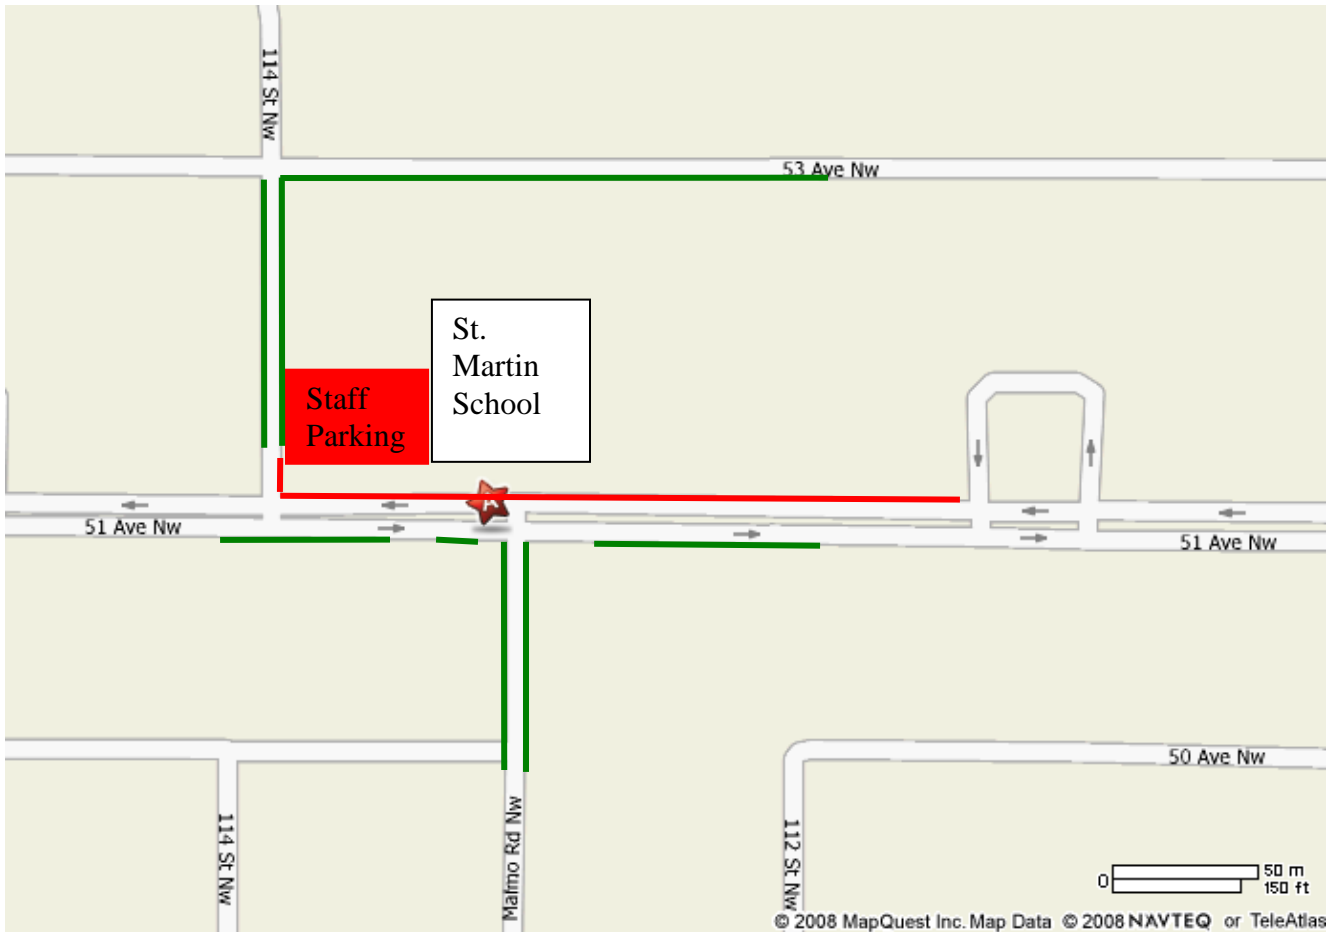

# Parking Areas St. Martin School

**Red** No Parking Area (Staff Parking Lot).  
Directly in front of school; north side of 51 Ave.(bus zone)

**Green** Parking permitted please observe all signs  
114 St, Malmo Rd. Nw, south side of 51 Ave.